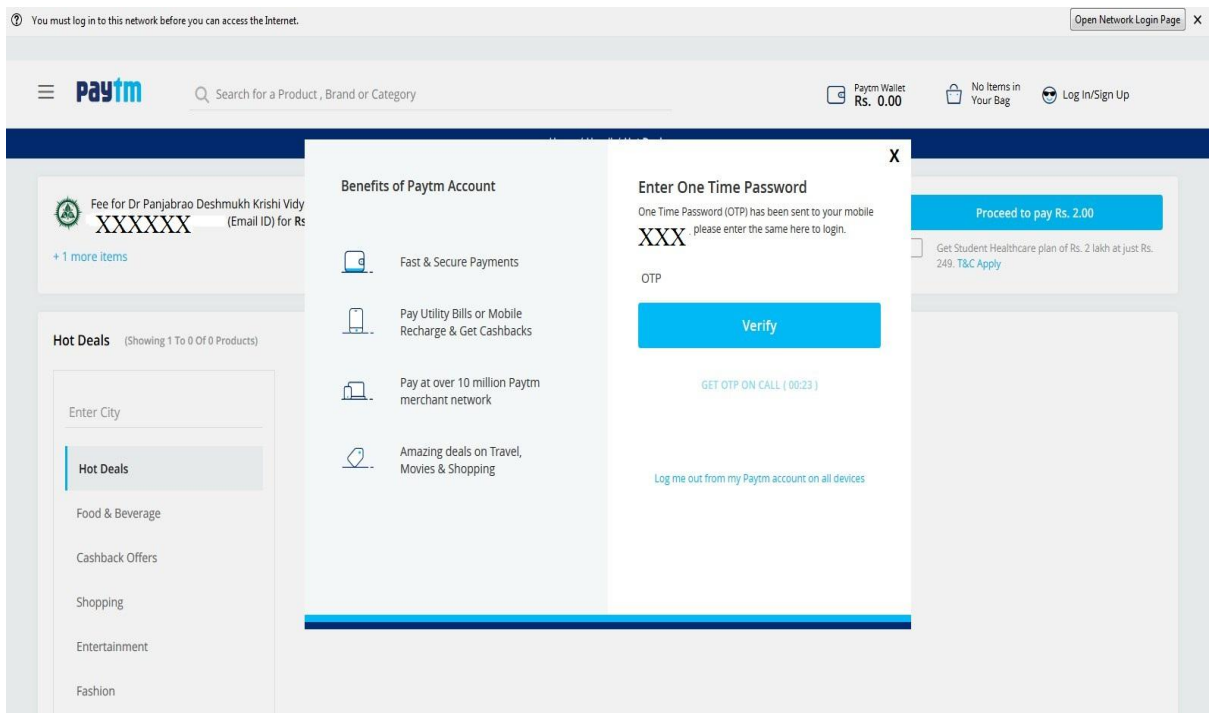

Lightshot
Screenshot is saved to Screenshot_3.jpg. Click here to open in the folder.

9) Click on Proceed Button

10) Now Click on Login/SignUp Link Below

11) Registrare on Paytm (IF Don't have Account on paytm)