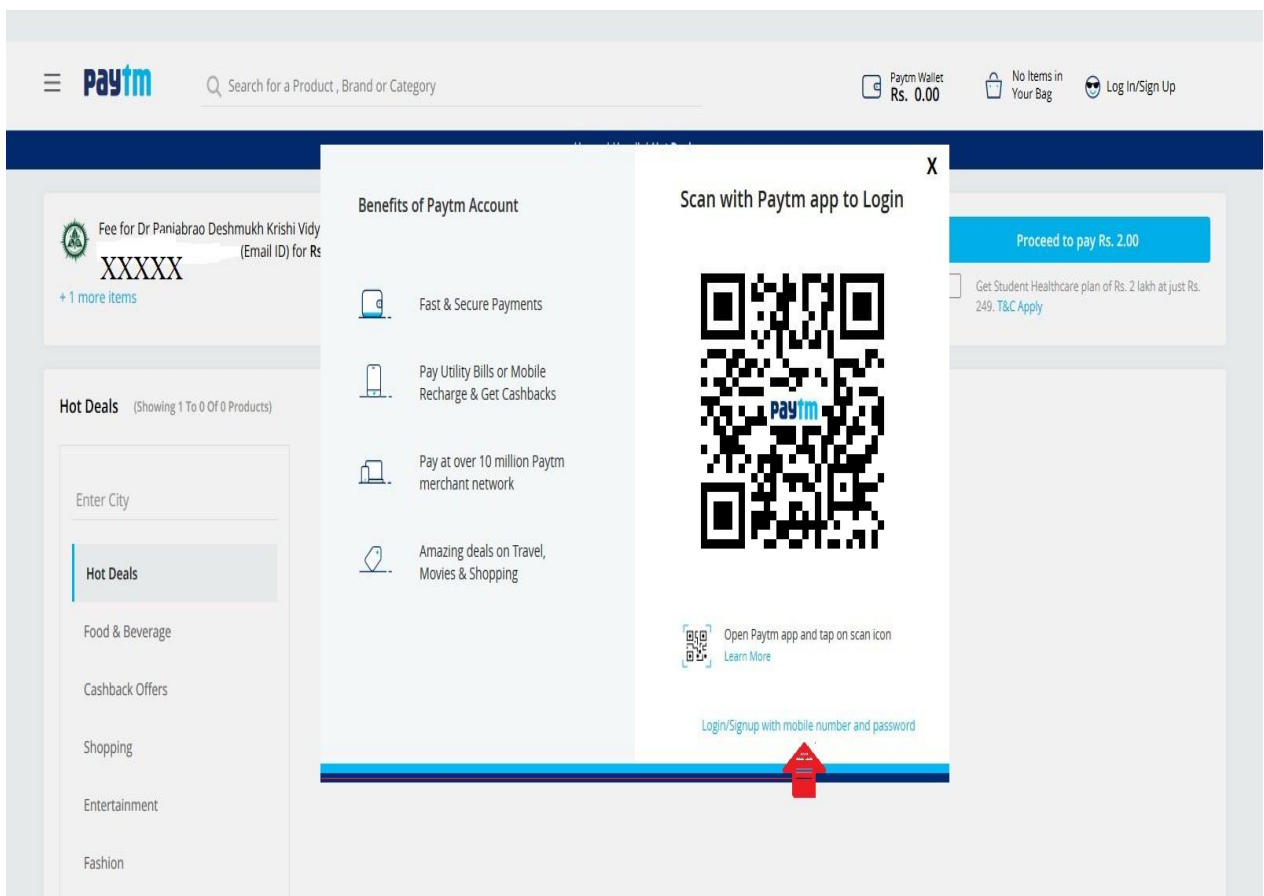

10) Now Click on Login/SignUp Link Below