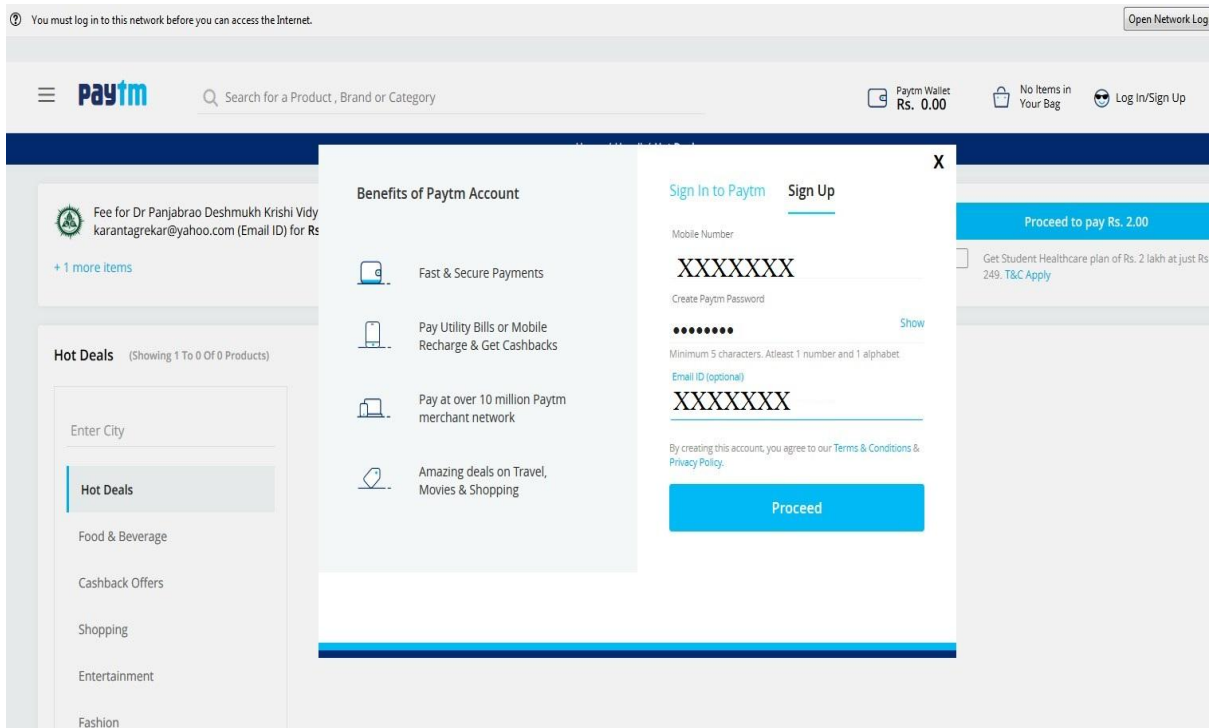

Promo Codes
PAYTMFEEBOB
Get upto Rs 750 Cashback using Bank of Baroda Credit Card [View detail](#)
FEEUPI200
Pay your fees on Paytm using Paytm UPI and get up to Rs 200 Cashback. [View detail](#)
FEEOFFER
Pay your education fee on Paytm and get amazing Cashback offers. [View detail](#)
FEES
Pay your fee on Paytm and get exclusive offers across amusement park, Paytm Mall, flights and more [View detail](#)

Lightshot
Screenshot is saved to Screenshot_3.jpg. Click here to open in the folder.

9) Click on Proceed Button

10) Now Click on Login/SignUp Link Below

11) Registrare on Paytm (IF Don't have Account on paytm)