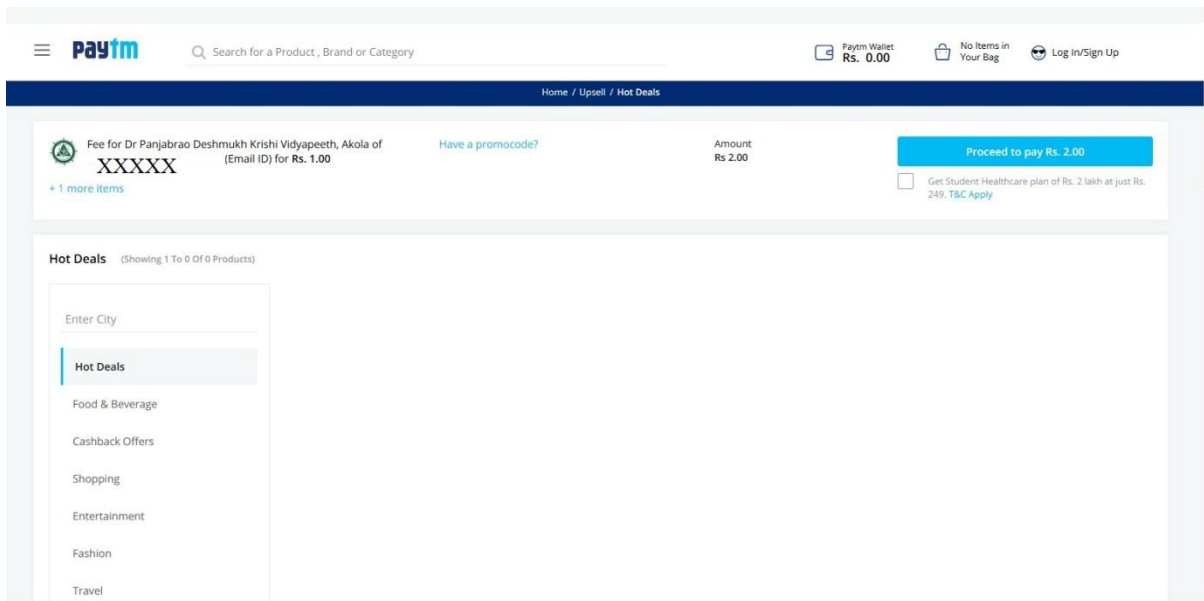

9) Click on Proceed Button